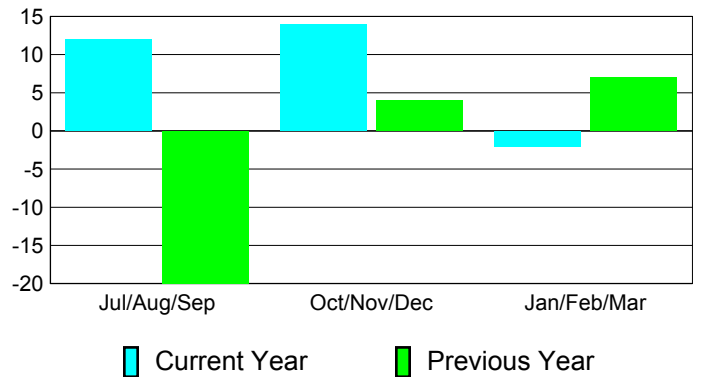

**Membership Results
2010-2011**

**Membership
2009-2010**

Month	Net Memb Goal	Actual New Memb	Actual Dropped Memb	Gain/Loss of Memb	Gain/Loss of Memb
Jul/Aug/Sep	20	38	-26	12	-20
Oct/Nov/Dec	25	39	-25	14	4
Jan/Feb/Mar	50	32	-34	-2	7
Totals	95	109	-85	24	-9

Membership Results 2010-2011

Goal, New, Dropped, Gain/Loss

Comparison of Membership Gain/Loss

Current Year Compared to the Previous Year

Gender Comparison 2010-2011

Jul/Aug/Sep

Oct/Nov/Dec

Jan/Feb/Mar