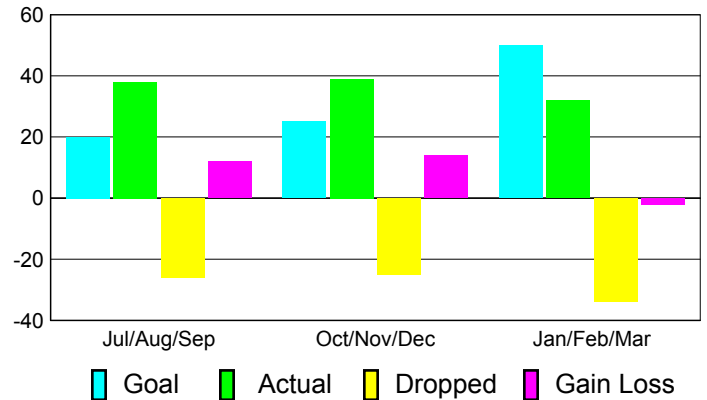

Membership Results 2010-2011

Goal, New, Dropped, Gain/Loss

Comparison of Membership Gain/Loss

Current Year Compared to the Previous Year